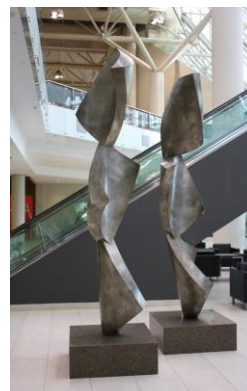

**GINO MILES**

Available Work

Summer 2014

Page 1

PLACID  
24"x24"x30"  
Bronze  
\$12,000

BLISS  
36"x23" (turning)  
Bronze  
\$ 16,000

RA  
36"x30"x25" (turning)  
Stainless Steel  
\$ 32,000

**ABUNDANCE**  
11' Tall on a 36"x36"x12"base  
Bronze on a rusted steel base  
\$ 120,000

**TRAVELS TO HANIA**  
10' Tall on 36"x36" bases  
Bronze on rusted steel bases  
Turns on base  
\$ 90,000 for pair

**WHIRL**  
100"x100" on 40"x40"x16"  
Stainless Steel  
Turns on base  
\$ 95,000

**TUMBLED**  
24"x24"x30"  
Bronze  
\$ 24,000

HEIMISCH  
26"x26"x30"  
Bronze no base  
\$ 18,000

STILI  
One is 102" Tall and the other 98"  
Bases 18"x18"  
Stainless Steel  
Turns on base  
\$ 50,000 pair or  
\$ 28,000 each

BITTERSWEET  
96" x 72" x 46"  
Bronze  
\$ 70,000

ROLLING ALONG  
72" x 60" x 64"  
Bronze  
Turns on base  
\$ 58,000

QUEST  
54"x34"x32"  
Stainless Steel  
\$ 30,000

FLY AWAY  
105"x73"  
Aluminum  
\$ 42,000

INAMORATA  
82"x82"x82" base 60"x60"x16"  
Bronze on Rusted steel base  
Turns on base  
\$ 82,000