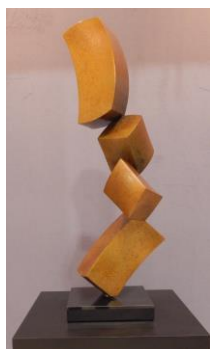

**GINO MILES**

Available Work

Summer 2014

Page 1

PLACID  
24"x24"x30"  
Bronze  
\$12,000

BLISS  
36"x23" (turning)  
Bronze  
\$ 16,000

RA  
36"x30"x25" (turning)  
Stainless Steel  
\$ 32,000

**ABUNDANCE**  
11' Tall on a 36"x36"x12"base  
Bronze on a rusted steel base  
\$ 120,000

**TRAVELS TO HANIA**  
10' Tall on 36"x36" bases  
Bronze on rusted steel bases  
Turns on base  
\$ 90,000 for pair

**WHIRL**  
100"x100" on 40"x40"x16"  
Stainless Steel  
Turns on base  
\$ 95,000

**TUMBLED**  
24"x24"x30"  
Bronze  
\$ 24,000

ROLLING ALONG  
72" x 60" x 64"  
Bronze  
Turns on base  
\$ 58,000

QUEST  
54"x34"x32"  
Stainless Steel  
\$ 30,000

FLY AWAY  
105"x73"  
Aluminum  
\$ 42,000

INAMORATA  
82"x82"x82" base 60"x60"x16"  
Bronze on Rusted steel base  
Turns on base  
\$ 82,000

MORSE CODE SERIES:  
X2  
37"x12"x14"  
Bronze  
Turns on base  
\$ 14,000

MORSE CODE SERIES:  
V  
44"x12"x14"  
Bronze  
Turns on base  
\$ 14,000

TURBULENCE  
103"x36"x39"  
Bronze  
Turns on base  
\$76,000  
SOLD